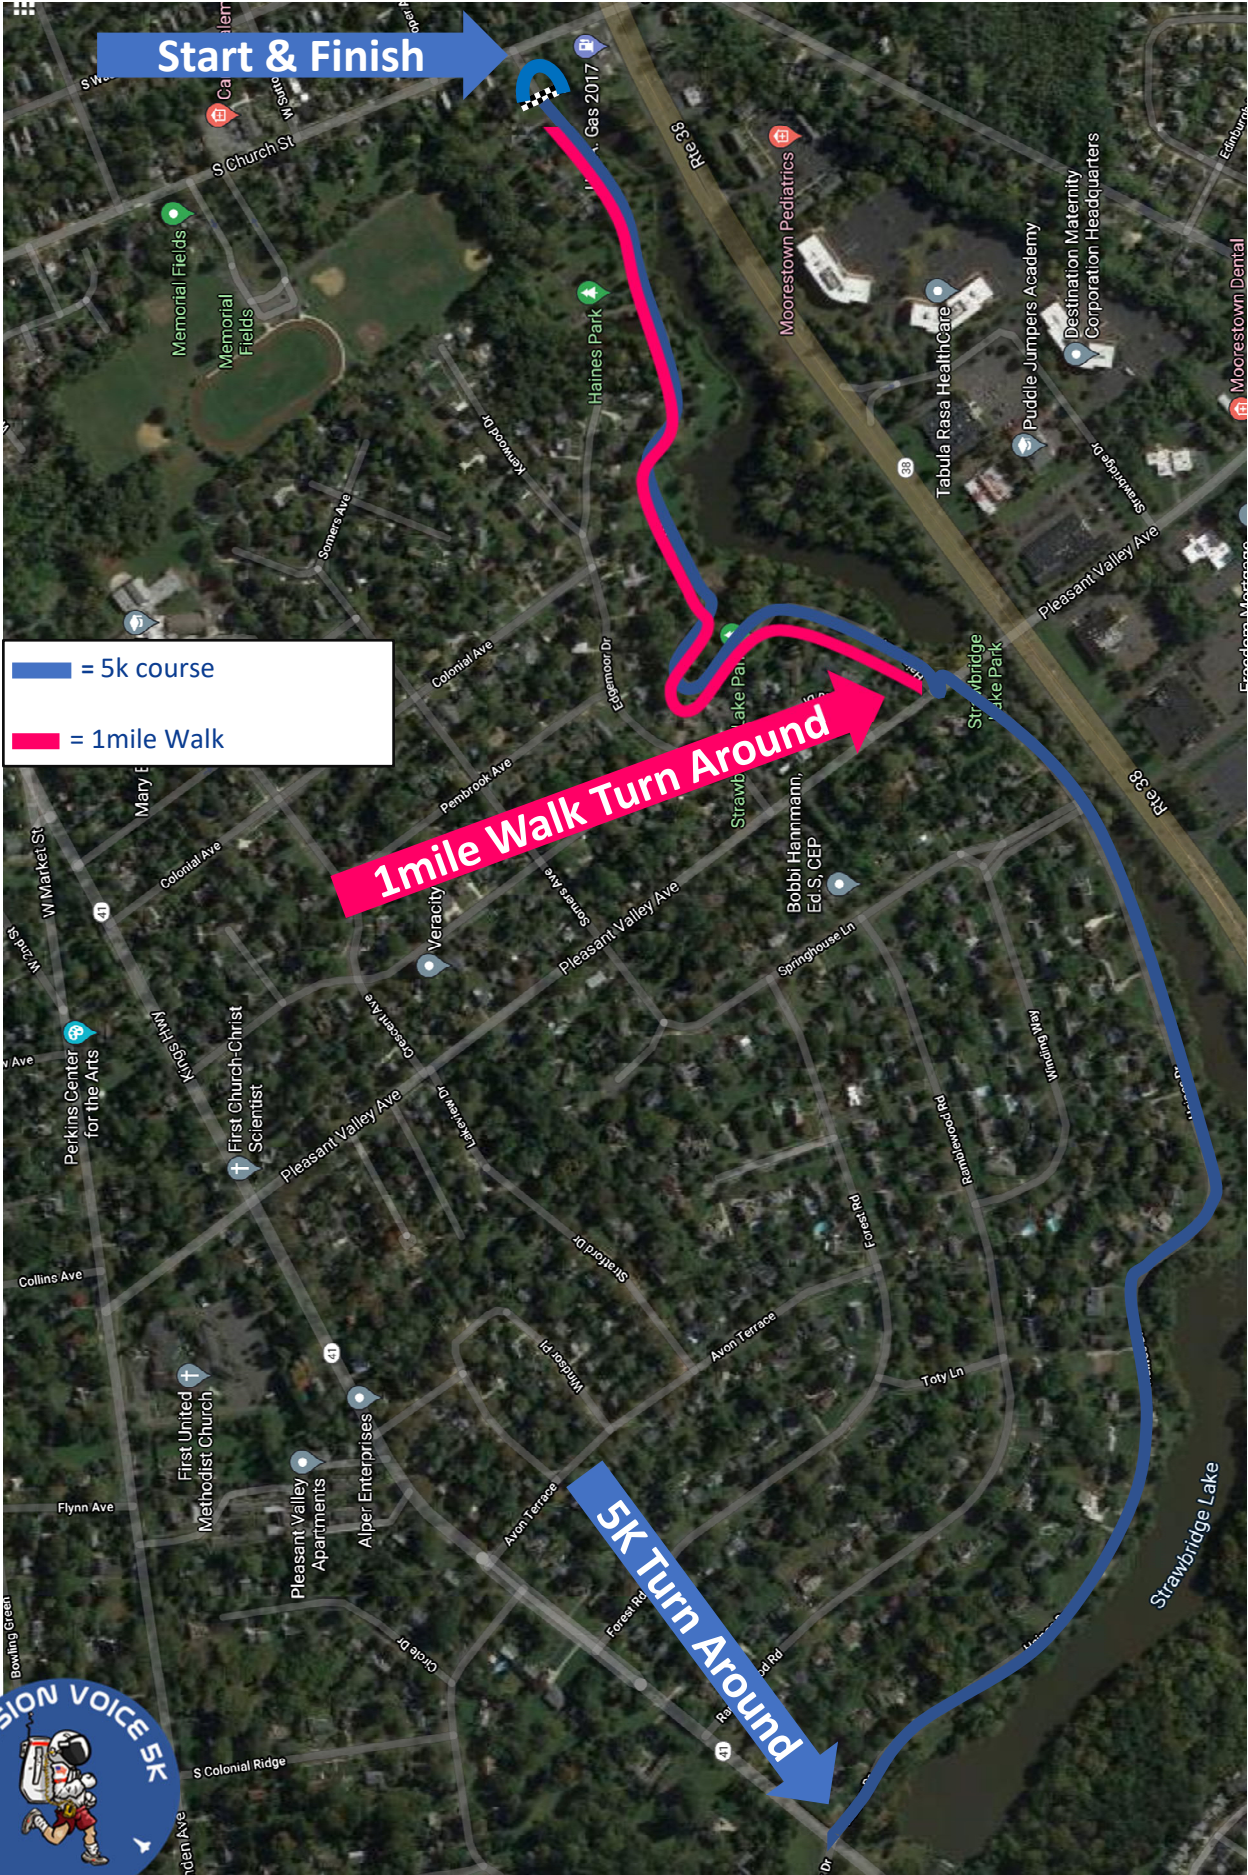

Mission Voice 5k Run / 1 Mile Walk

Race Day

Saturday September 18th, 2021

Packet Pick-up: **8:00AM – 9:00AM**

*Race Day Registration is available

Race Start: **9:00 AM**

Location:

Strawbridge Lake

Start at corner of Haines Drive and Church Road

Need to Know:

This is an out and back course. There will be one quick turn around a set of cones.

Runner/ Walker Arrival Sequence:

Arrive at Memorial fields → directed to parking area → check-in at packet pick-up area to receive bib and t-shirt → 5k Race to begin at ~9:00AM, 1 Mile walk to follow race start

Start & Finish

- = 5k course
- = 1mile Walk

1mile Walk Turn Around

5K Turn Around

Mission Voice 5k Run / 1 Mile Walk Parking Map

Parking location for GPS:

Memorial Fields

254 S Church St, Moorestown, NJ 08057