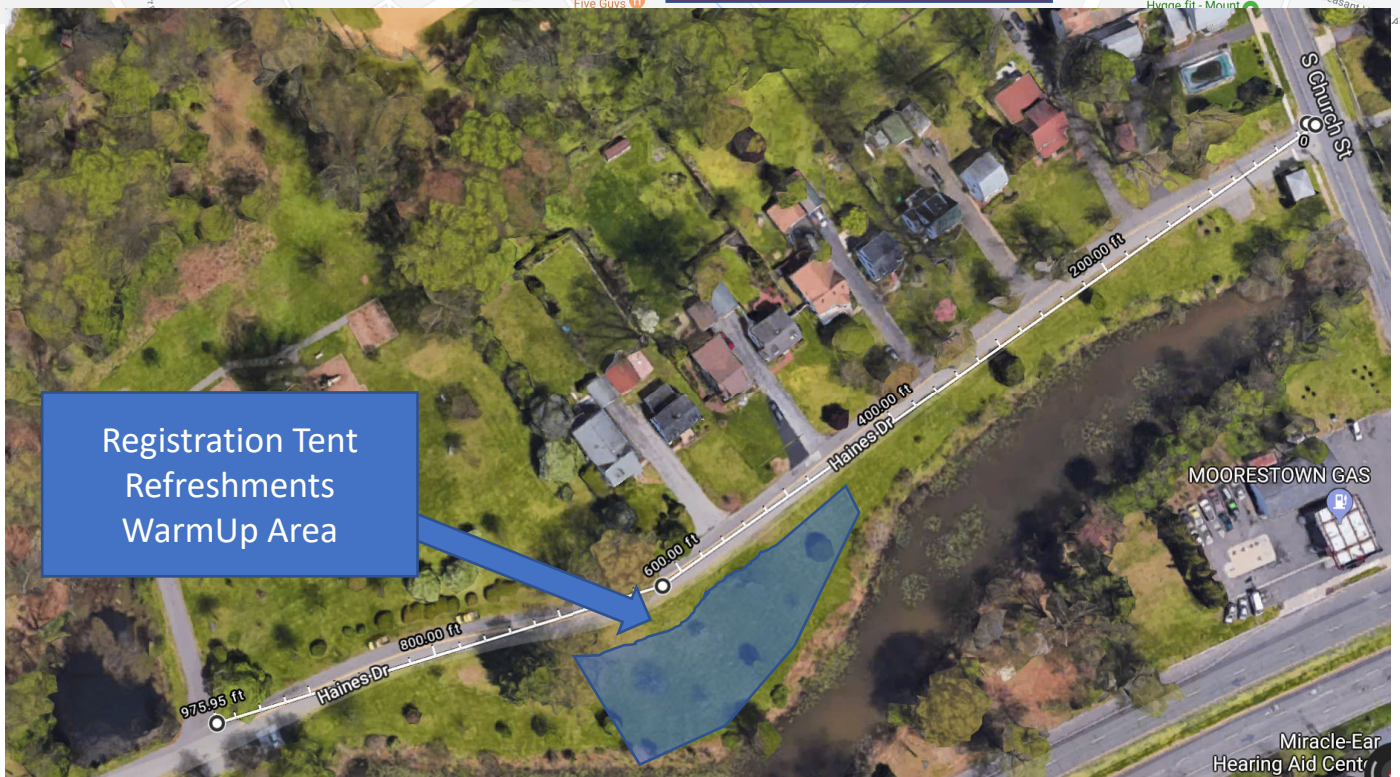

Start at corner of Haines Drive and Church Road

Need to Know:

This is an out and back course. There will be one quick turn around a set of cones.

Runner/ Walker Arrival Sequence:

Arrive at Memorial fields → directed to parking area → check-in at packet pick-up area to receive bib and t-shirt → 5k Race to begin at ~9:00AM, 1 Mile walk to follow race start

Start & Finish

- = 5k course
- = 1mile Walk

1mile Walk Turn Around

5K Turn Around

Mission Voice 5k Run / 1 Mile Walk Parking Map

Parking location for GPS:

Memorial Fields

254 S Church St, Moorestown, NJ 08057